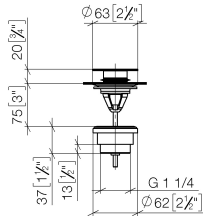

**Basin Waste with push fastening 1 1/4" - Champagne (22kt Gold)**

IMO

10 125 970

Fits: IMO, LULU, MADISON, MEM, TARA,  
CL.1, LISSÉ, VAIA, META, CYO

	Champagne (22kt Gold)	10 125 970-47
	Chrome	10 125 970-00
	Brushed Platinum	10 125 970-06
	Platinum	10 125 970-08
	Durabrand (23kt Gold)	10 125 970-09
	Dark Chrome	10 125 970-19
	Light Gold	10 125 970-26
	Brushed Light Gold	10 125 970-27
	Brushed Durabrand (23kt Gold)	10 125 970-28
	Matte Black	10 125 970-33
	Platinum / Brushed Platinum	10 125 970-36
	Durabrand / Brushed Durabrand (23kt Gold)	10 125 970-38
	Brushed Bronze	10 125 970-42
	Brushed Champagne (22kt Gold)	10 125 970-46
	Brushed Chrome	10 125 970-93
	Brushed Dark Platinum	10 125 970-99

## Basin Waste with push fastening 1 1/4" - Champagne (22kt Gold)

---

IMO

10 125 970

Only suitable for basins with an overflow.

10 125 970

mm [inches]

10 125 970

Parts for other finishes can be found here: [Chrome](#)

**Spare parts list**

No.	Item Number	Name	Quantity used	Delivery time
1	04 31 20 096 00-47	plug	1	-
Spare part can no longer be ordered, please order the replacement item				
2	09 30 30 179 90	screw	1	2
3	09 11 01 038-47	cup	1	60
4	09 14 05 061 90	seal	1	2
5	09 14 03 153 90	seal	1	2
6	09 11 10 156-47	connection	1	60