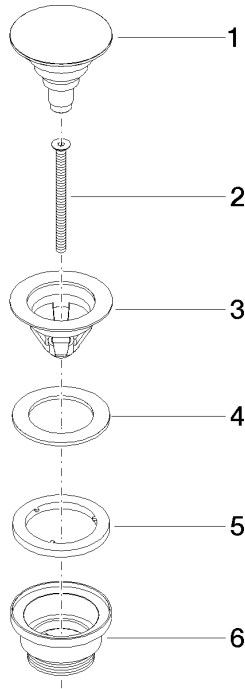

**Basin Waste with push fastening 1 1/4" - Champagne (22kt Gold)**

IMO

10 125 970

Fits: IMO, LULU, MADISON, MEM, TARA,  
CL.1, LISSÉ, VAIA, META, CYO

	Champagne (22kt Gold)	10 125 970-47
	Chrome	10 125 970-00
	Brushed Platinum	10 125 970-06
	Platinum	10 125 970-08
	Durabrand (23kt Gold)	10 125 970-09
	Dark Chrome	10 125 970-19
	Light Gold	10 125 970-26
	Brushed Light Gold	10 125 970-27
	Brushed Durabrand (23kt Gold)	10 125 970-28
	Matte Black	10 125 970-33
	Platinum / Brushed Platinum	10 125 970-36
	Durabrand / Brushed Durabrand (23kt Gold)	10 125 970-38
	Brushed Bronze	10 125 970-42
	Brushed Champagne (22kt Gold)	10 125 970-46
	Brushed Chrome	10 125 970-93
	Brushed Dark Platinum	10 125 970-99

## Basin Waste with push fastening 1 1/4" - Champagne (22kt Gold)

---

IMO

10 125 970

Only suitable for basins with an overflow.

10 125 970

mm [inches]

10 125 970

Parts for other finishes can be found here: [Chrome](#)

**Spare parts list**

No.	Item Number	Name	Quantity used	Delivery time
1	04 31 20 096 00-47	plug	1	-
Spare part can no longer be ordered, please order the replacement item				
2	09 30 30 179 90	screw	1	2
3	09 11 01 038-47	cup	1	60
4	09 14 05 061 90	seal	1	2
5	09 14 03 153 90	seal	1	2
6	09 11 10 156-47	connection	1	60